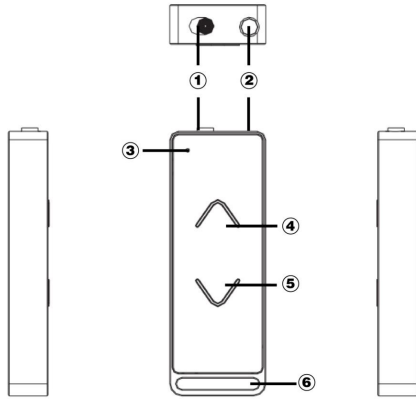

## Parts and Controls

<b>1. On/Off</b>	Switch on/Off.
<b>2. Earphone/ USB port</b>	3.5mm port.
<b>3. Indicator light</b>	Indicator the status.
<b>4. Next/volume up</b>	Short press to go to next; Long press to Volume up.
<b>5. Previous /volume down</b>	Short press to go to last song; Long press to volume down.
<b>6. Wire hole</b>	A hole for Wire or detachable clip.